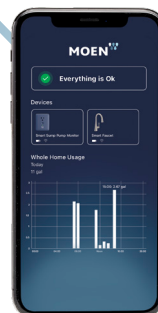

MOEN

A PERSONALIZED SHOWER EXPERIENCE

Smart Shower

The Moen Smart Shower is a next-generation, Wi-Fi/cloud-based digital shower that offers mobile connectivity and unmatched personalization, including three ways to control the shower – voice activation, smartphone app and an in-shower controller.

AVAILABLE IN TWO COLOR OPTIONS

 Terra Beige

 Matte Black

Amazon, Alexa and all related logos are trademarks of Amazon.com, Inc. or its affiliates. Google, Android and Google Play are trademarks of Google LLC. Apple and HomeKit are registered trademarks of Apple Inc.

MOEN
SMART WATER NETWORK

Welcome to the home's first Smart Water Network – an ecosystem of smart water products integrated by the Moen Smart Water App. As part of this network, the Smart Shower allows you to create and control up to 12 customized shower experiences right from your phone.