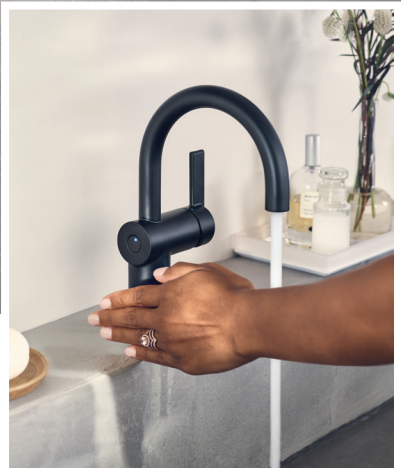

MOEN®
KEEPING THE BATH
CLEANER – WITH
TOUCHLESS TECHNOLOGY

MotionSense Wave™ Technology

In today's world, touchless technology in the residential bath is not just a convenience but a safety measure. Moen's MotionSense Wave™ technology allows users to easily turn water on and off with the wave of a hand, perfect for when hands are too messy or full to turn on the faucet. This helps minimize the spread of dirt and germs, since there's no need to touch the faucet to start the flow of water. Touchless technology delivers water only when users need it, helping homeowners conserve water and minimize waste.

MotionSense Wave is now available in stylish, one-handle lavatory faucets in three popular bath suites: Flara™, Doux™ and Cia™. These suites represent a range of styles from transitional to modern, each one seamlessly integrating the new technology. With a wave of your hand, you can start or stop the flow of water. In addition, a single handle allows for manual controls.